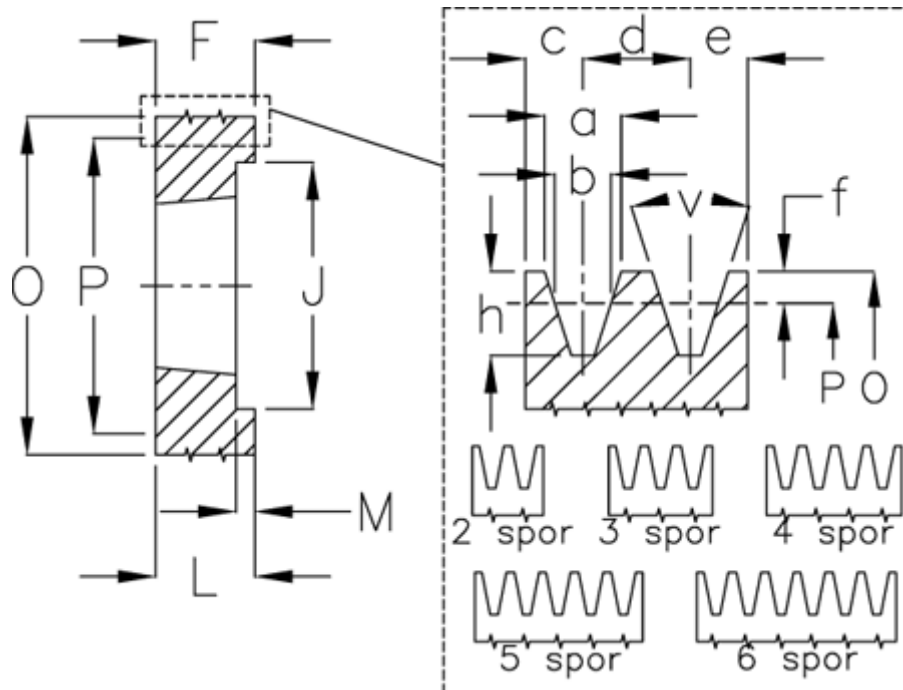

Article number: 604110022405

Description: V-belt pulley SPA 224/5 TL3020

Measures

a	= 12.7	For bush	= 3020	P	= 224
b	= 11.0	h	= 13.8	Type	= SPA
Bush ζ max	= 75	J	= 189	v	= 38 degrees
c	= 10.0	K	= -		
d	= 15	L	= 51		
e	= 10.0	m	= 29.0		
f	= 2.8	Number of ribs	= 5		
F	= 80	O	= 229.5		